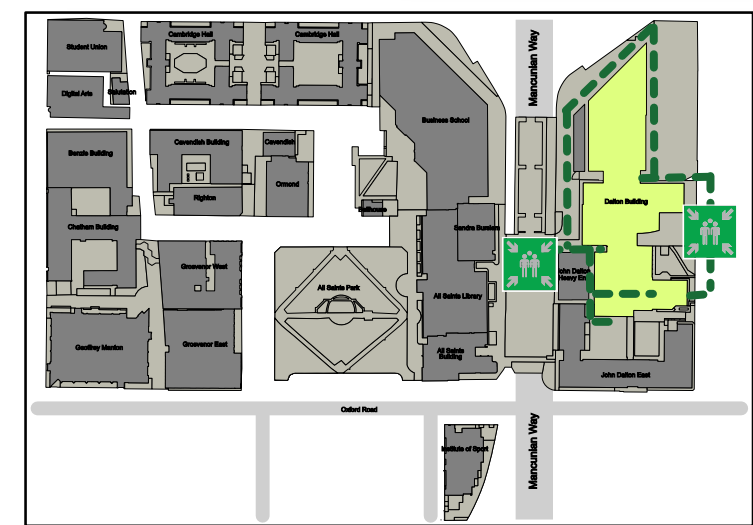

Dalton Building

Ground Floor

Fire action

- 
Sound the alarm and dial 999 for the fire brigade
- 
Leave building by nearest available exit and close all doors behind you
- 
Report to assembly point
Chester Street Dalton Car Park
- 
Do not return to the building until authorised to do so
- Do not take risks

- KEY**
- L Lift
 - P Platform lift
 - Ex Emergency exit
 - Ec Evacuation chair
 -  Refuge

Emergency Evacuation Plan