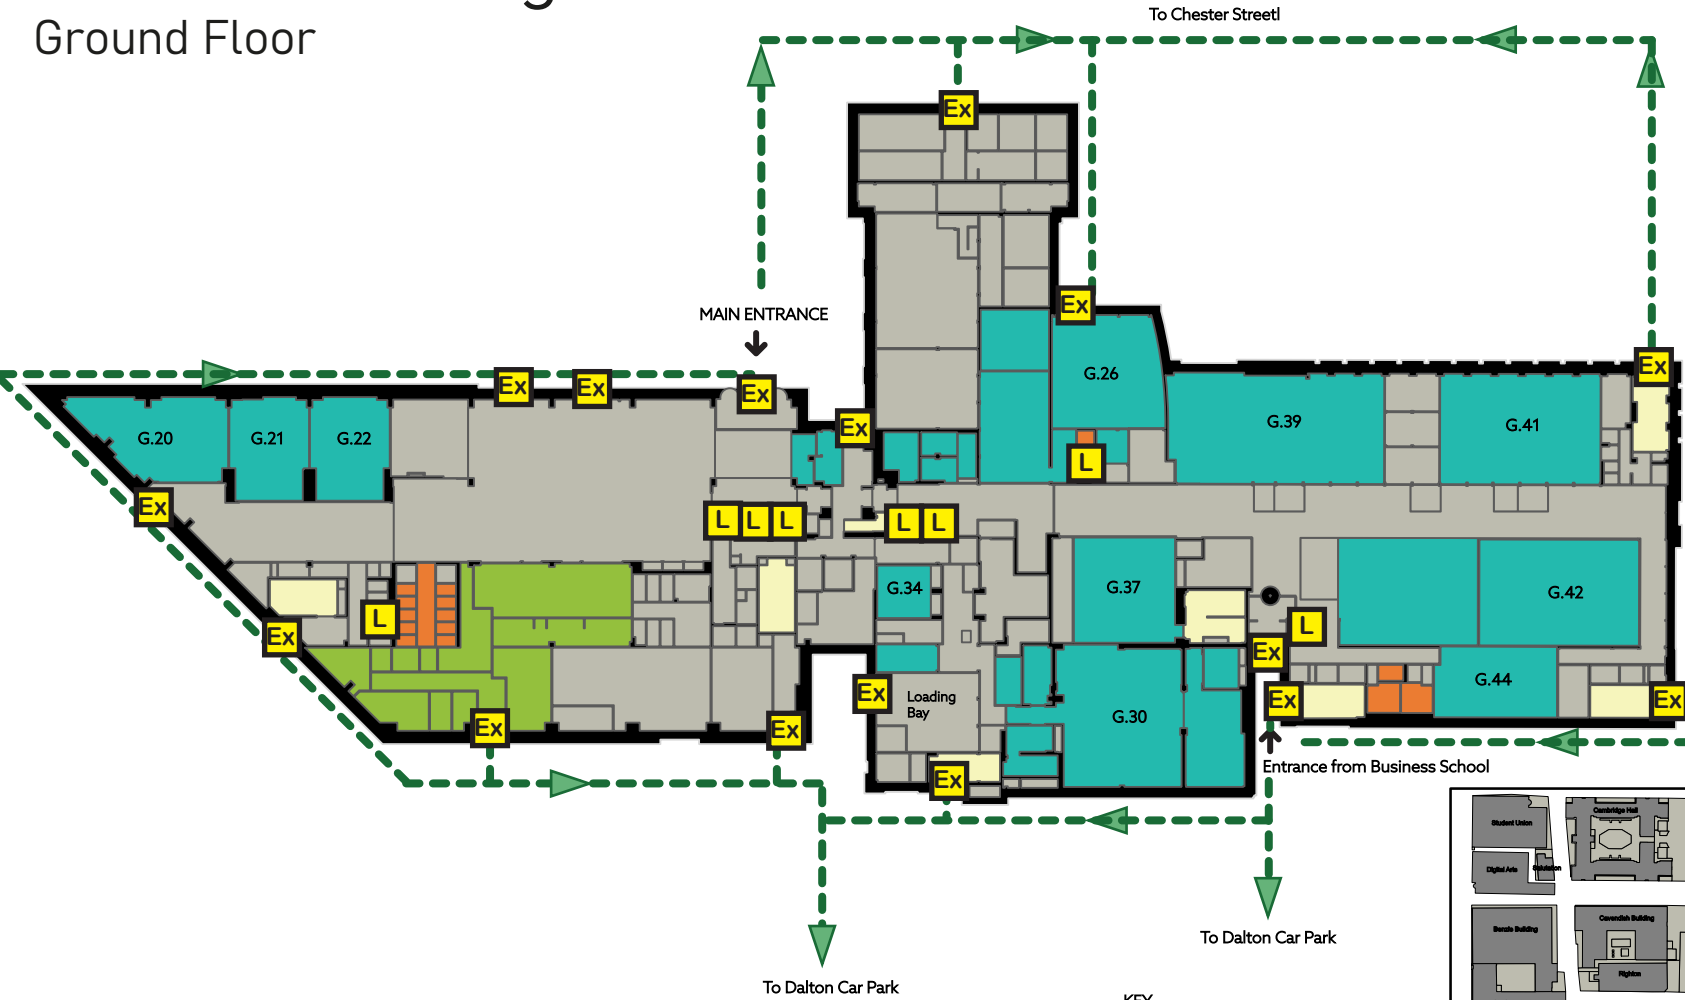

Dalton Building

Ground Floor

Fire action

- 
Sound the alarm and dial 999 for the fire brigade
- 
Leave building by nearest available exit and close all doors behind you
- 
Report to assembly point
Chester Street Dalton Car Park
- 
Do not return to the building until authorised to do so
- Do not take risks

- KEY**
- L Lift
 - P Platform lift
 - Ex Emergency exit
 - Ec Evacuation chair
 -  Refuge

Emergency Evacuation Plan