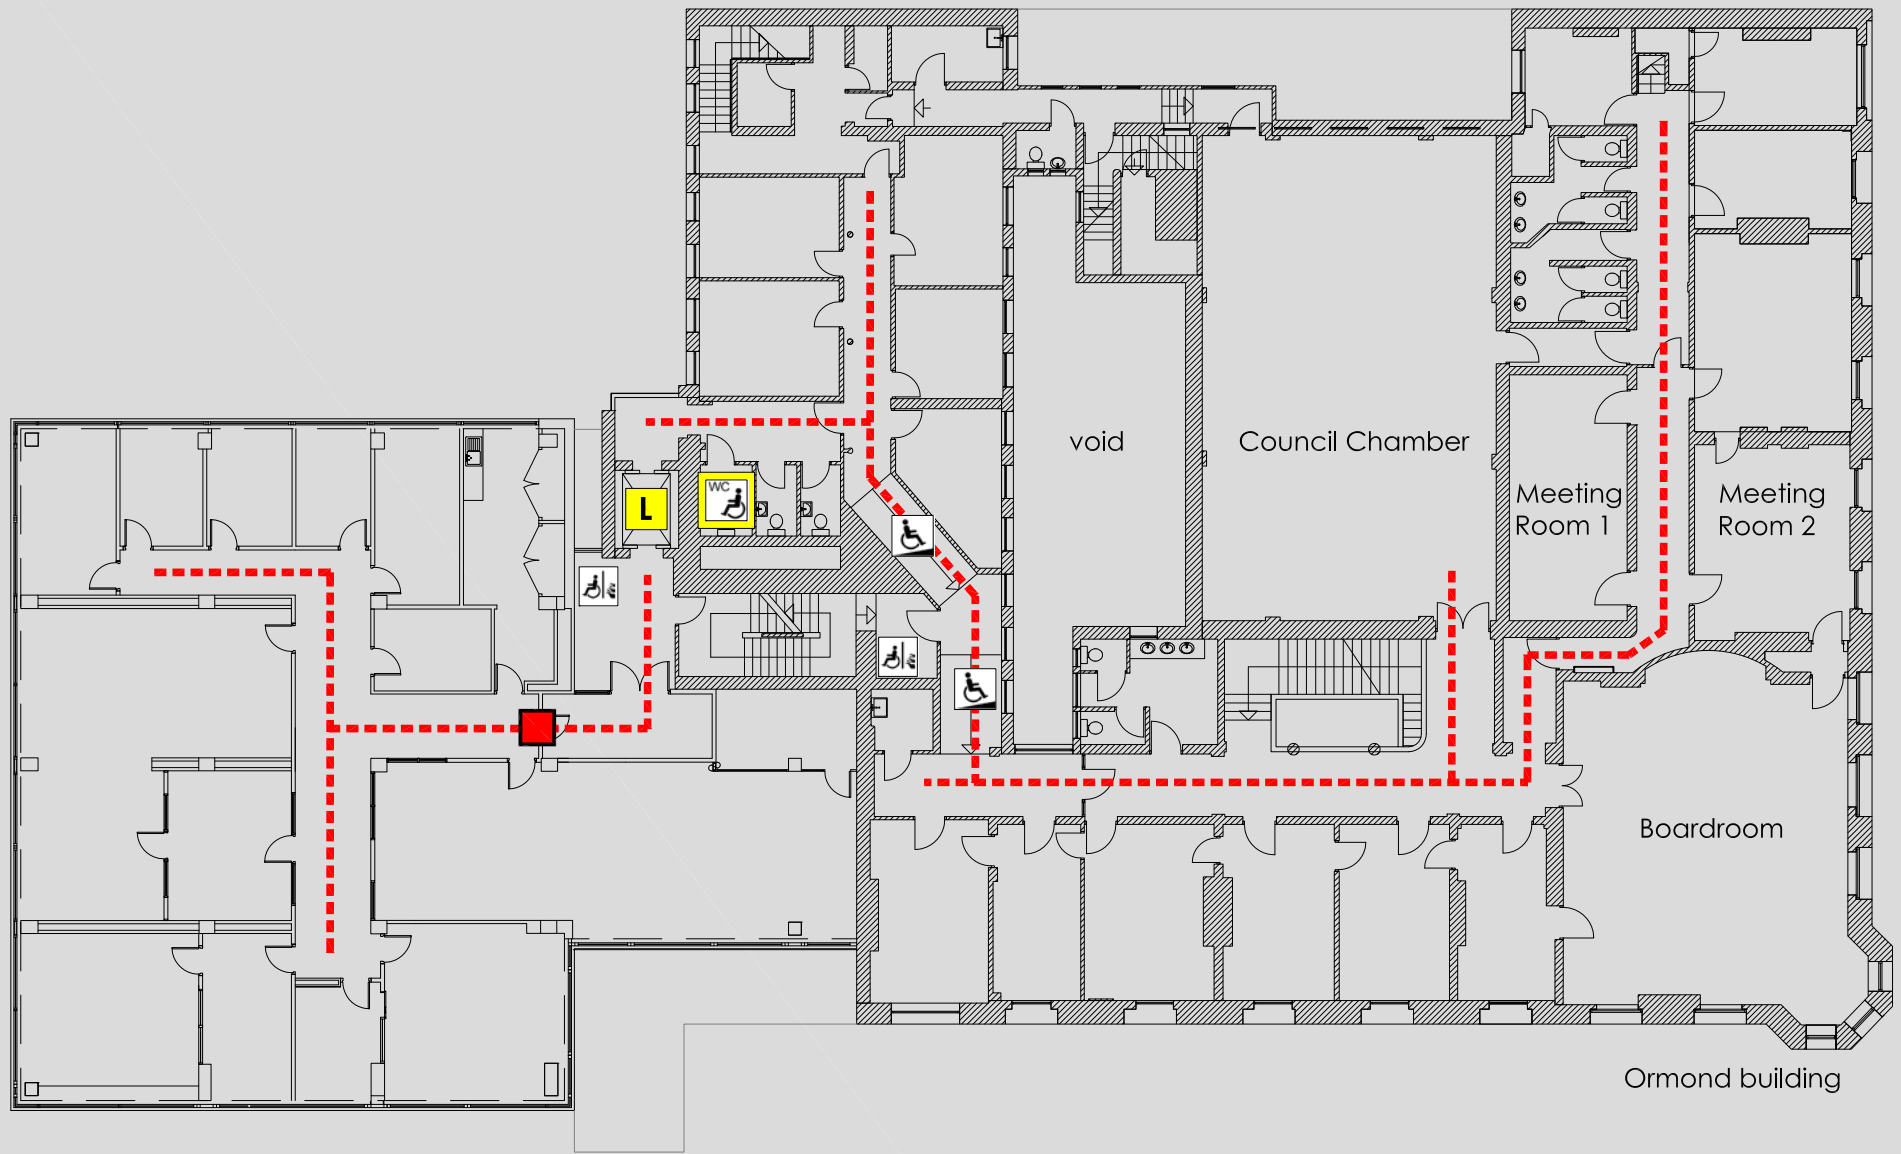

ACCESS @ MMU

ORMOND & CAVENDISH NORTH : FIRST FLOOR PLAN

Cavendish North

Ormond Building
Lower Ormond Street
Manchester
M15 6BX

Reception
Security

0161 247 1353
0161 247 1334

KEY

- Accessible route
-
- Automatic door
- Door on hold open devices
- Push button power assisted door
- Controlled access door
- Accessible lift
- Accessible reception counter
- Hearing loop available
- Fully Accessible toilet
- Accessible toilet
- Accessible ramp
- Fire refuge space
- Emergency exit only
- Evacuation chair