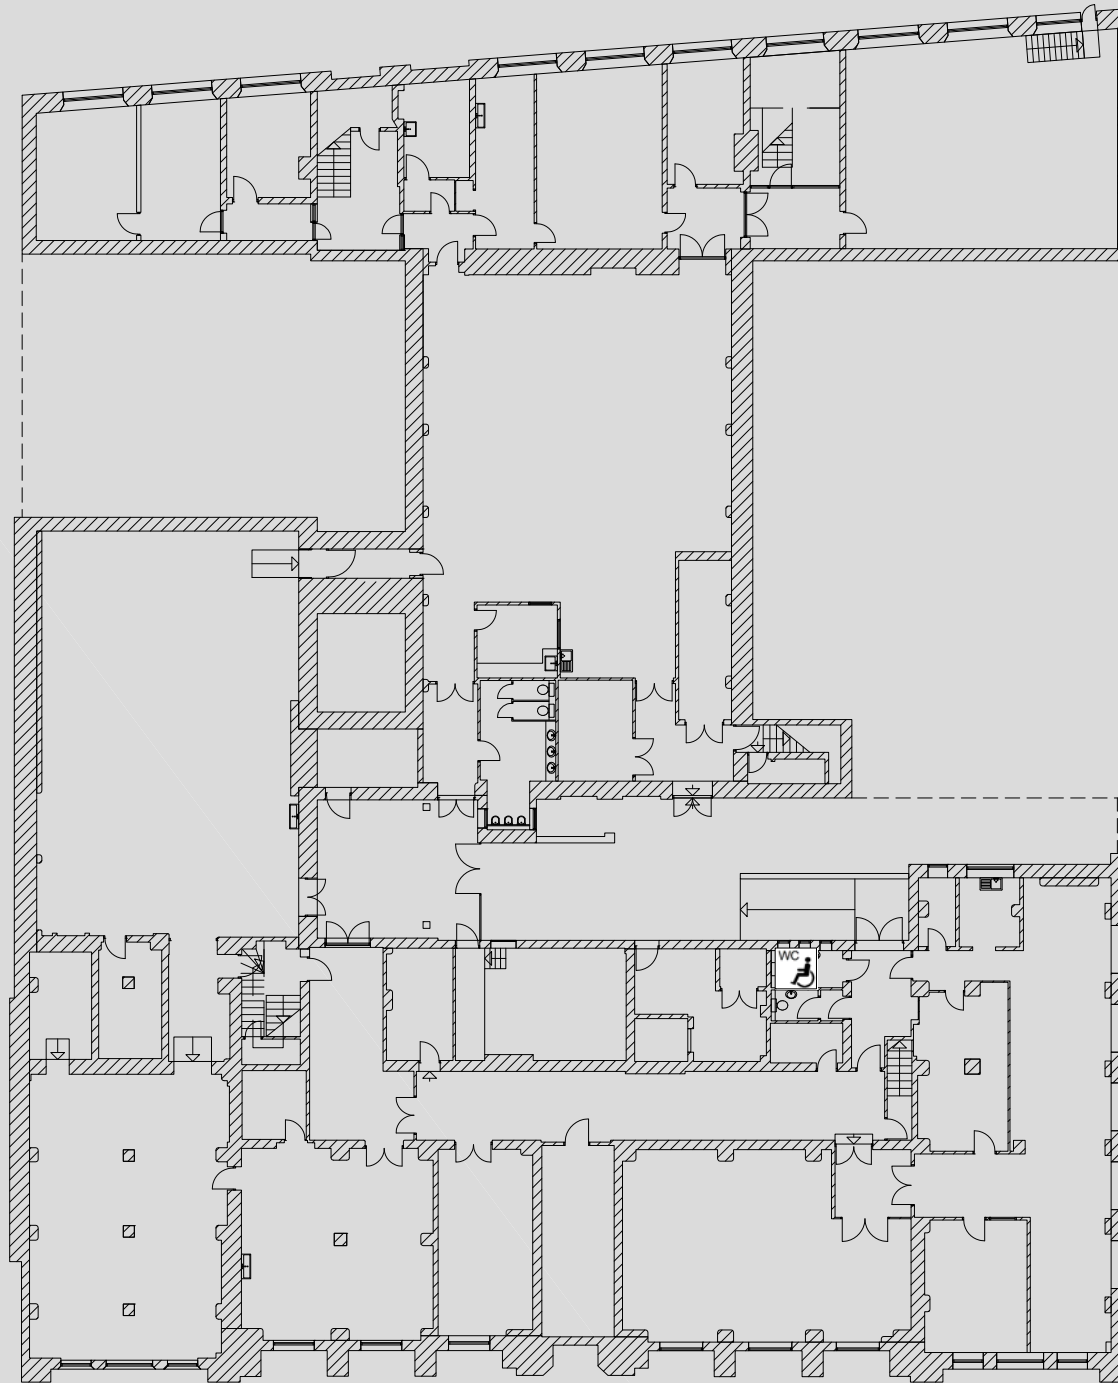

# ACCESS @ MMU

GROSVENOR : BASEMENT FLOOR PLAN

Access to basement level only via narrow steep stairs. Wheelchair access not possible

Grosvenor Building  
Cavendish Street  
Manchester  
M15 6BR

Reception  
Security

0161 247 1346  
0161 247 1334

**KEY**

- Accessible route
- 
- Automatic door
- Door on hold open devices
- Push button power assisted door
- Controlled access door
- Accessible lift
- Platform lift
- Accessible reception counter
- Hearing loop available
- Fully Accessible toilet
- Accessible toilet
- Accessible ramp
- Fire refuge space
- Emergency exit only
- Evacuation chair