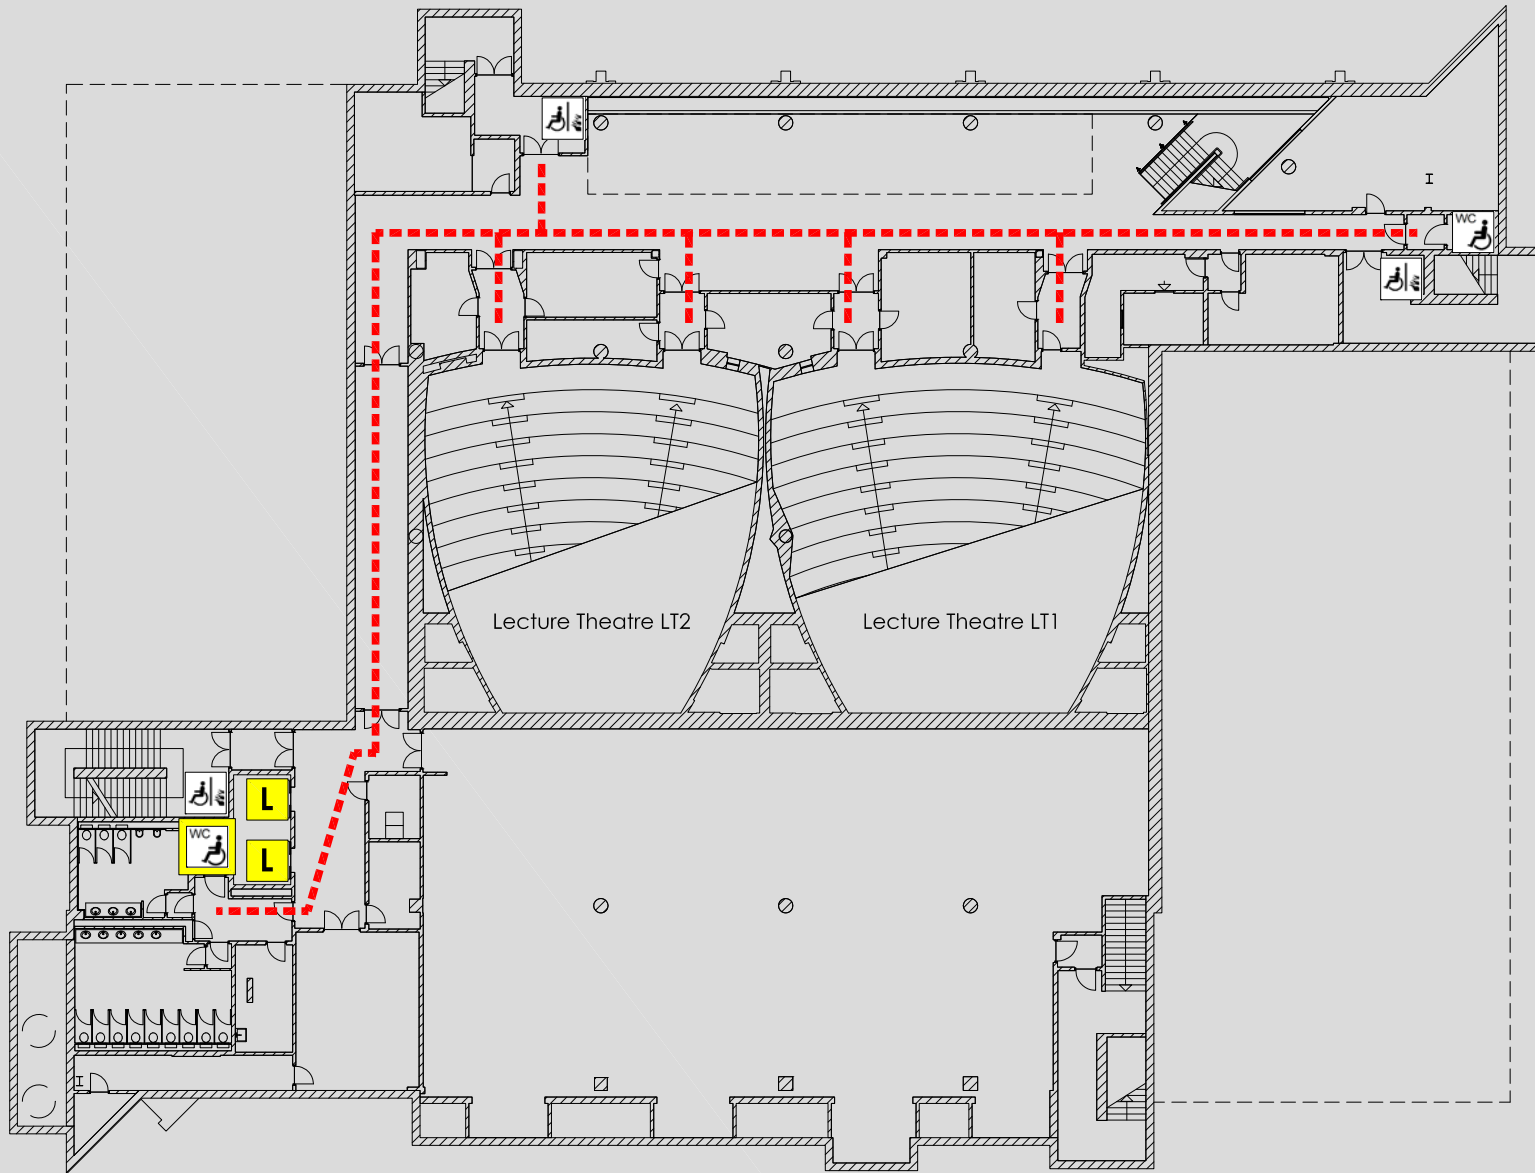

ACCESS @ MMU

GEOFFREY MANTON : LOWER GROUND FLOOR PLAN

Geoffrey Manton
 Rosamond Street West
 Off Oxford Road
 Manchester
 M15 6LL

Reception
 Security

0161 247 1358
 0161 247 1334

KEY

- Accessible route
-
- Automatic door
- Door on hold open devices
- Push button power assisted door
- Controlled access door
- Accessible lift
- Accessible reception counter
- Hearing loop available
- Fully Accessible toilet
- Accessible toilet
- Accessible ramp
- Fire refuge space
- Emergency exit only
- Evacuation chair