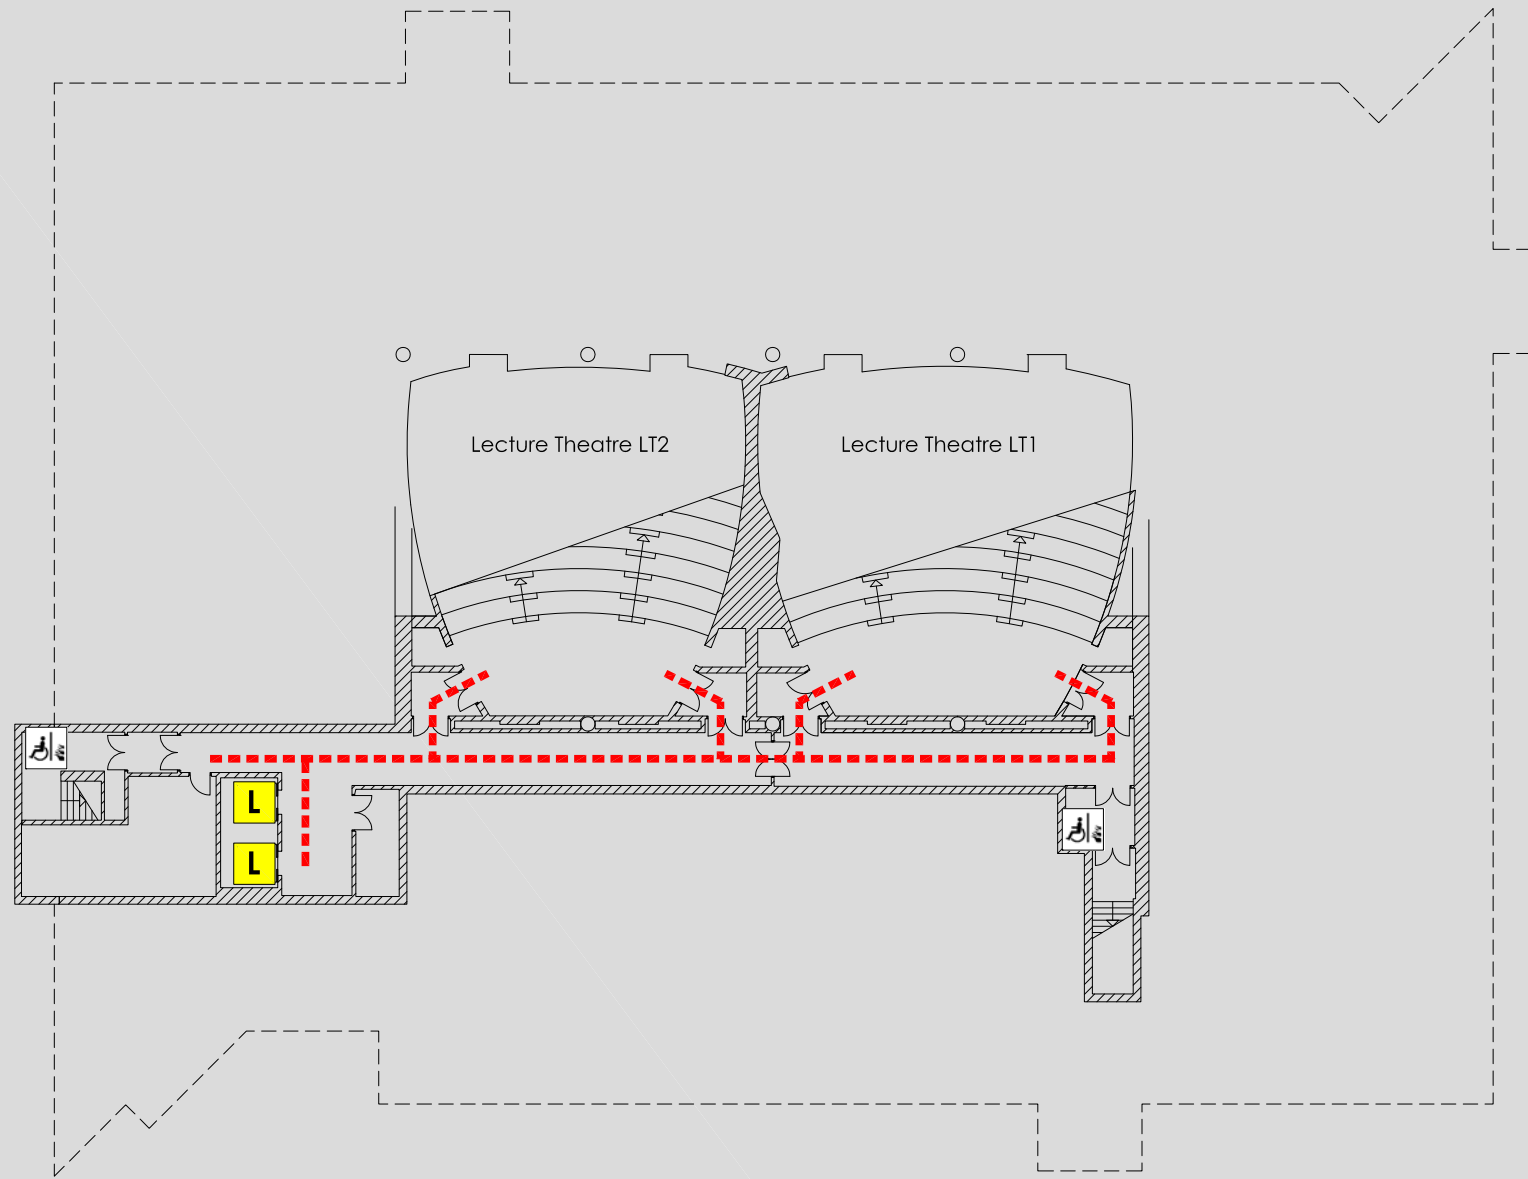

# ACCESS @ MMU

GEOFFREY MANTON : BASEMENT FLOOR PLAN

Geoffrey Manton  
Rosamond Street West  
Off Oxford Road  
Manchester  
M15 6LL

Reception 0161 247 1358  
Security 0161 247 1334

## KEY

-  Accessible route
- 
-  Automatic door
-  Door on hold open devices
-  Push button power assisted door
-  Controlled access door
-  Accessible lift
-  Accessible reception counter
-  Hearing loop available
-  Fully Accessible toilet
-  Accessible toilet
-  Accessible ramp
-  Fire refuge space
-  Emergency exit only
-  Evacuation chair