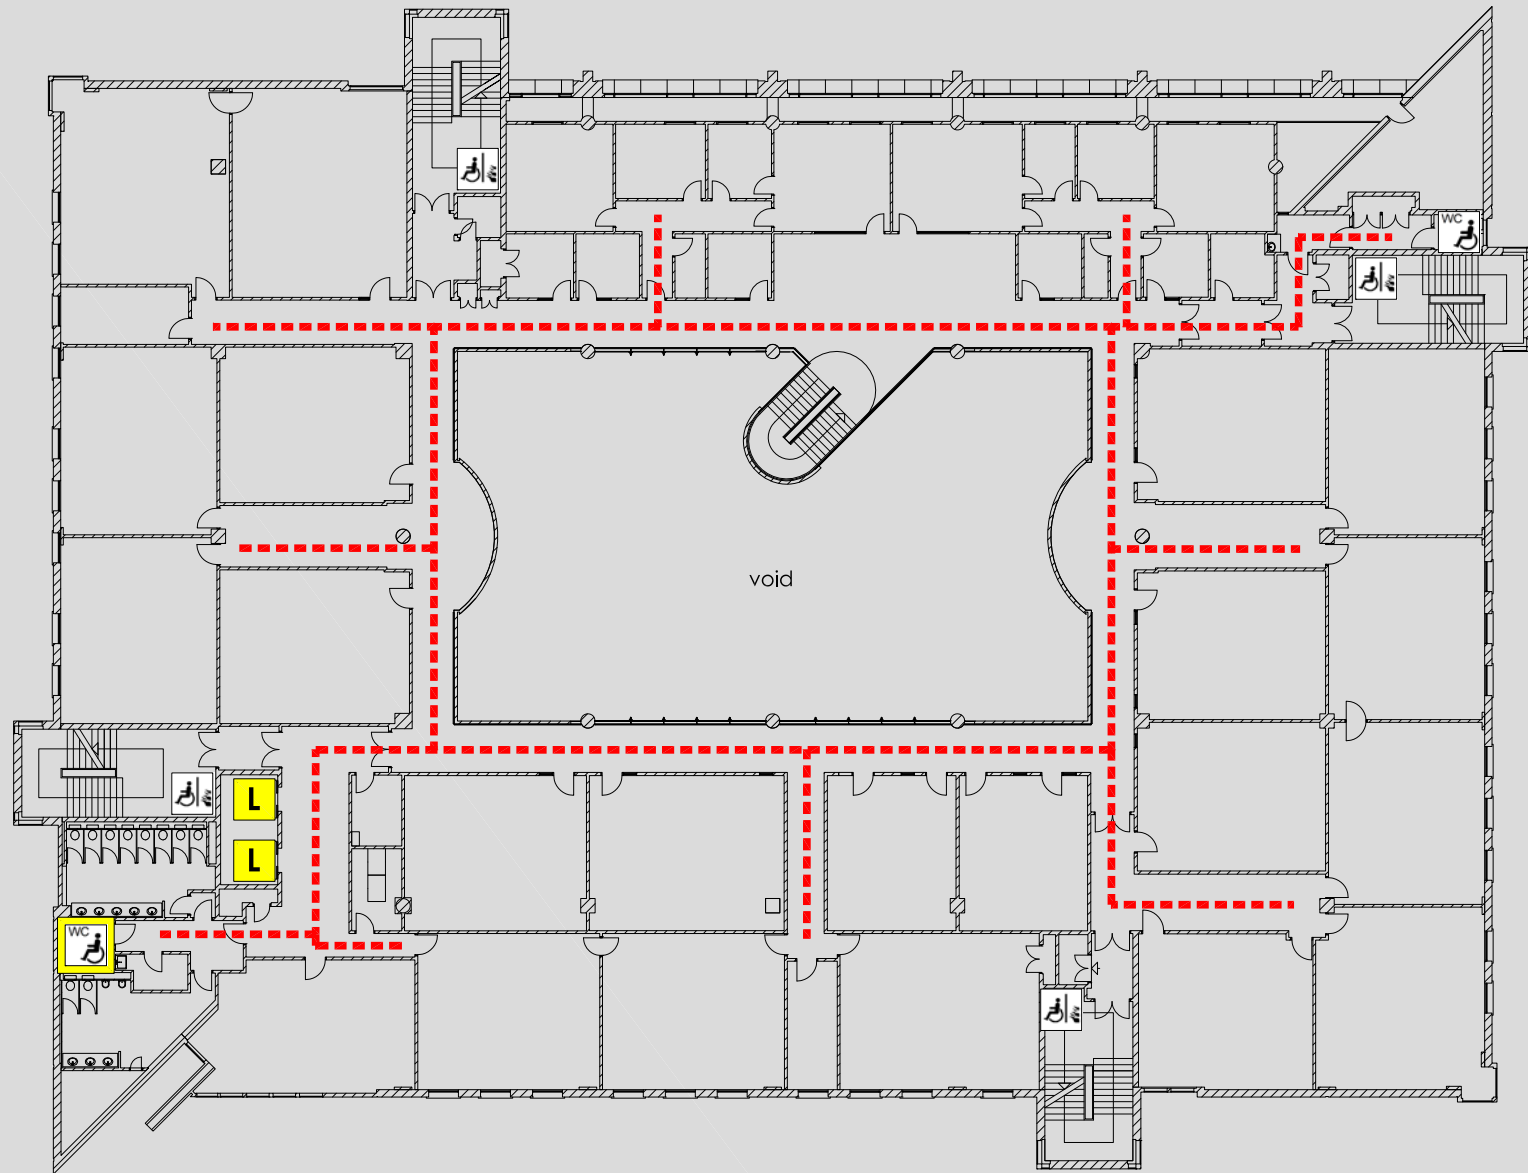

ACCESS @ MMU

GEOFFREY MANTON : THIRD FLOOR PLAN

Geoffrey Manton
 Rosamond Street West
 Off Oxford Road
 Manchester
 M15 6LL

Reception
 Security

0161 247 1358
 0161 247 1334

KEY

- Accessible route
-
- Automatic door
- Door on hold open devices
- Push button power assisted door
- Controlled access door
- Accessible lift
- Accessible reception counter
- Hearing loop available
- Fully Accessible toilet
- Accessible toilet
- Accessible ramp
- Fire refuge space
- Emergency exit only
- Evacuation chair