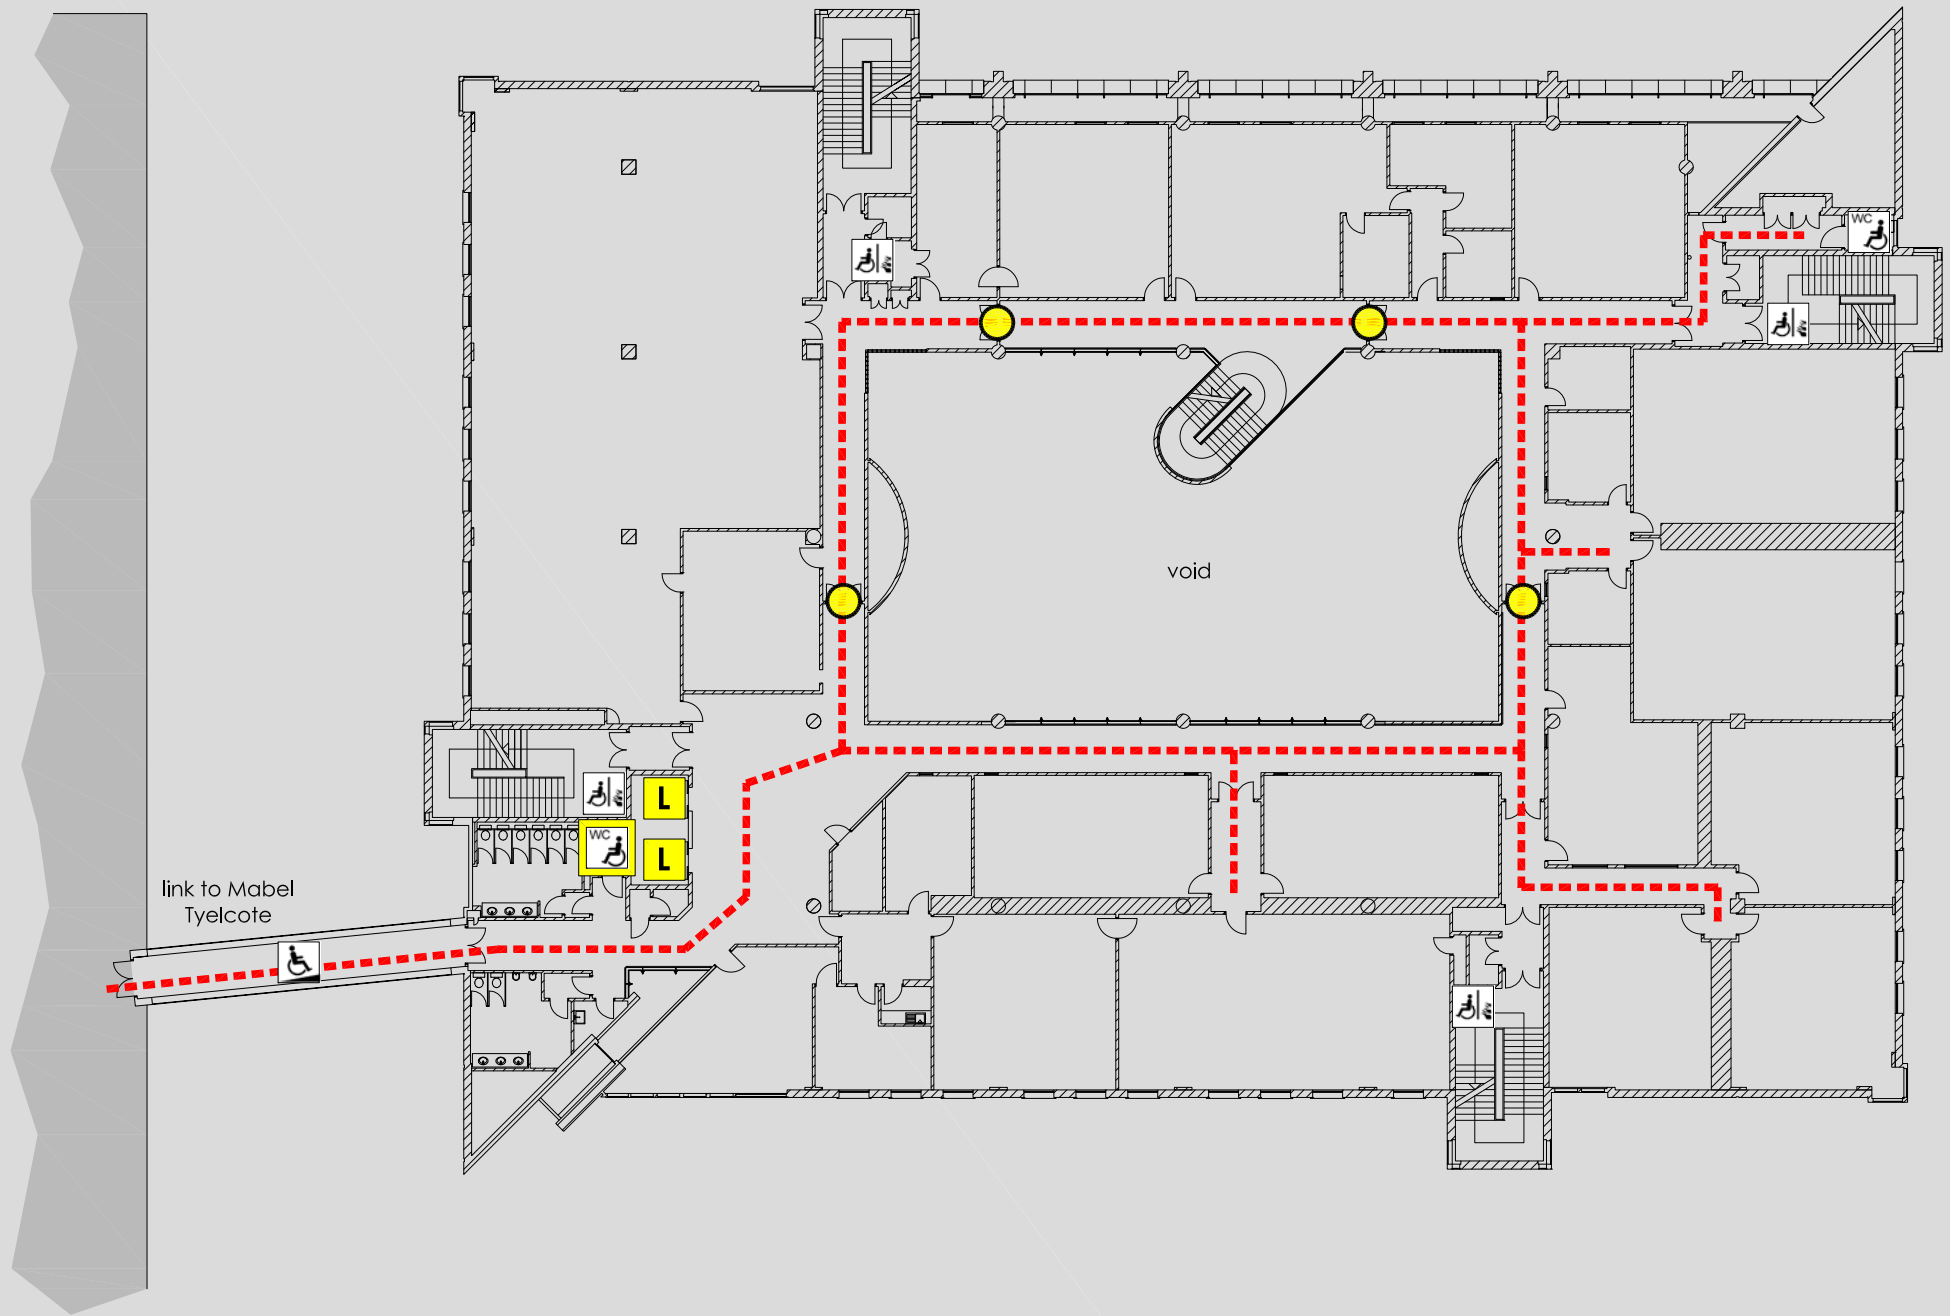

ACCESS @ MMU

GEOFFREY MANTON : FIRST FLOOR PLAN

Geoffrey Manton
 Rosamond Street West
 Off Oxford Road
 Manchester
 M15 6LL

Reception 0161 247 1358
 Security 0161 247 1334

KEY	
	Accessible route
	Automatic door
	Door on hold open devices
	Push button power assisted door
	Controlled access door
	Accessible lift
	Accessible reception counter
	Hearing loop available
	Fully Accessible toilet
	Accessible toilet
	Accessible ramp
	Fire refuge space
	Emergency exit only
	Evacuation chair