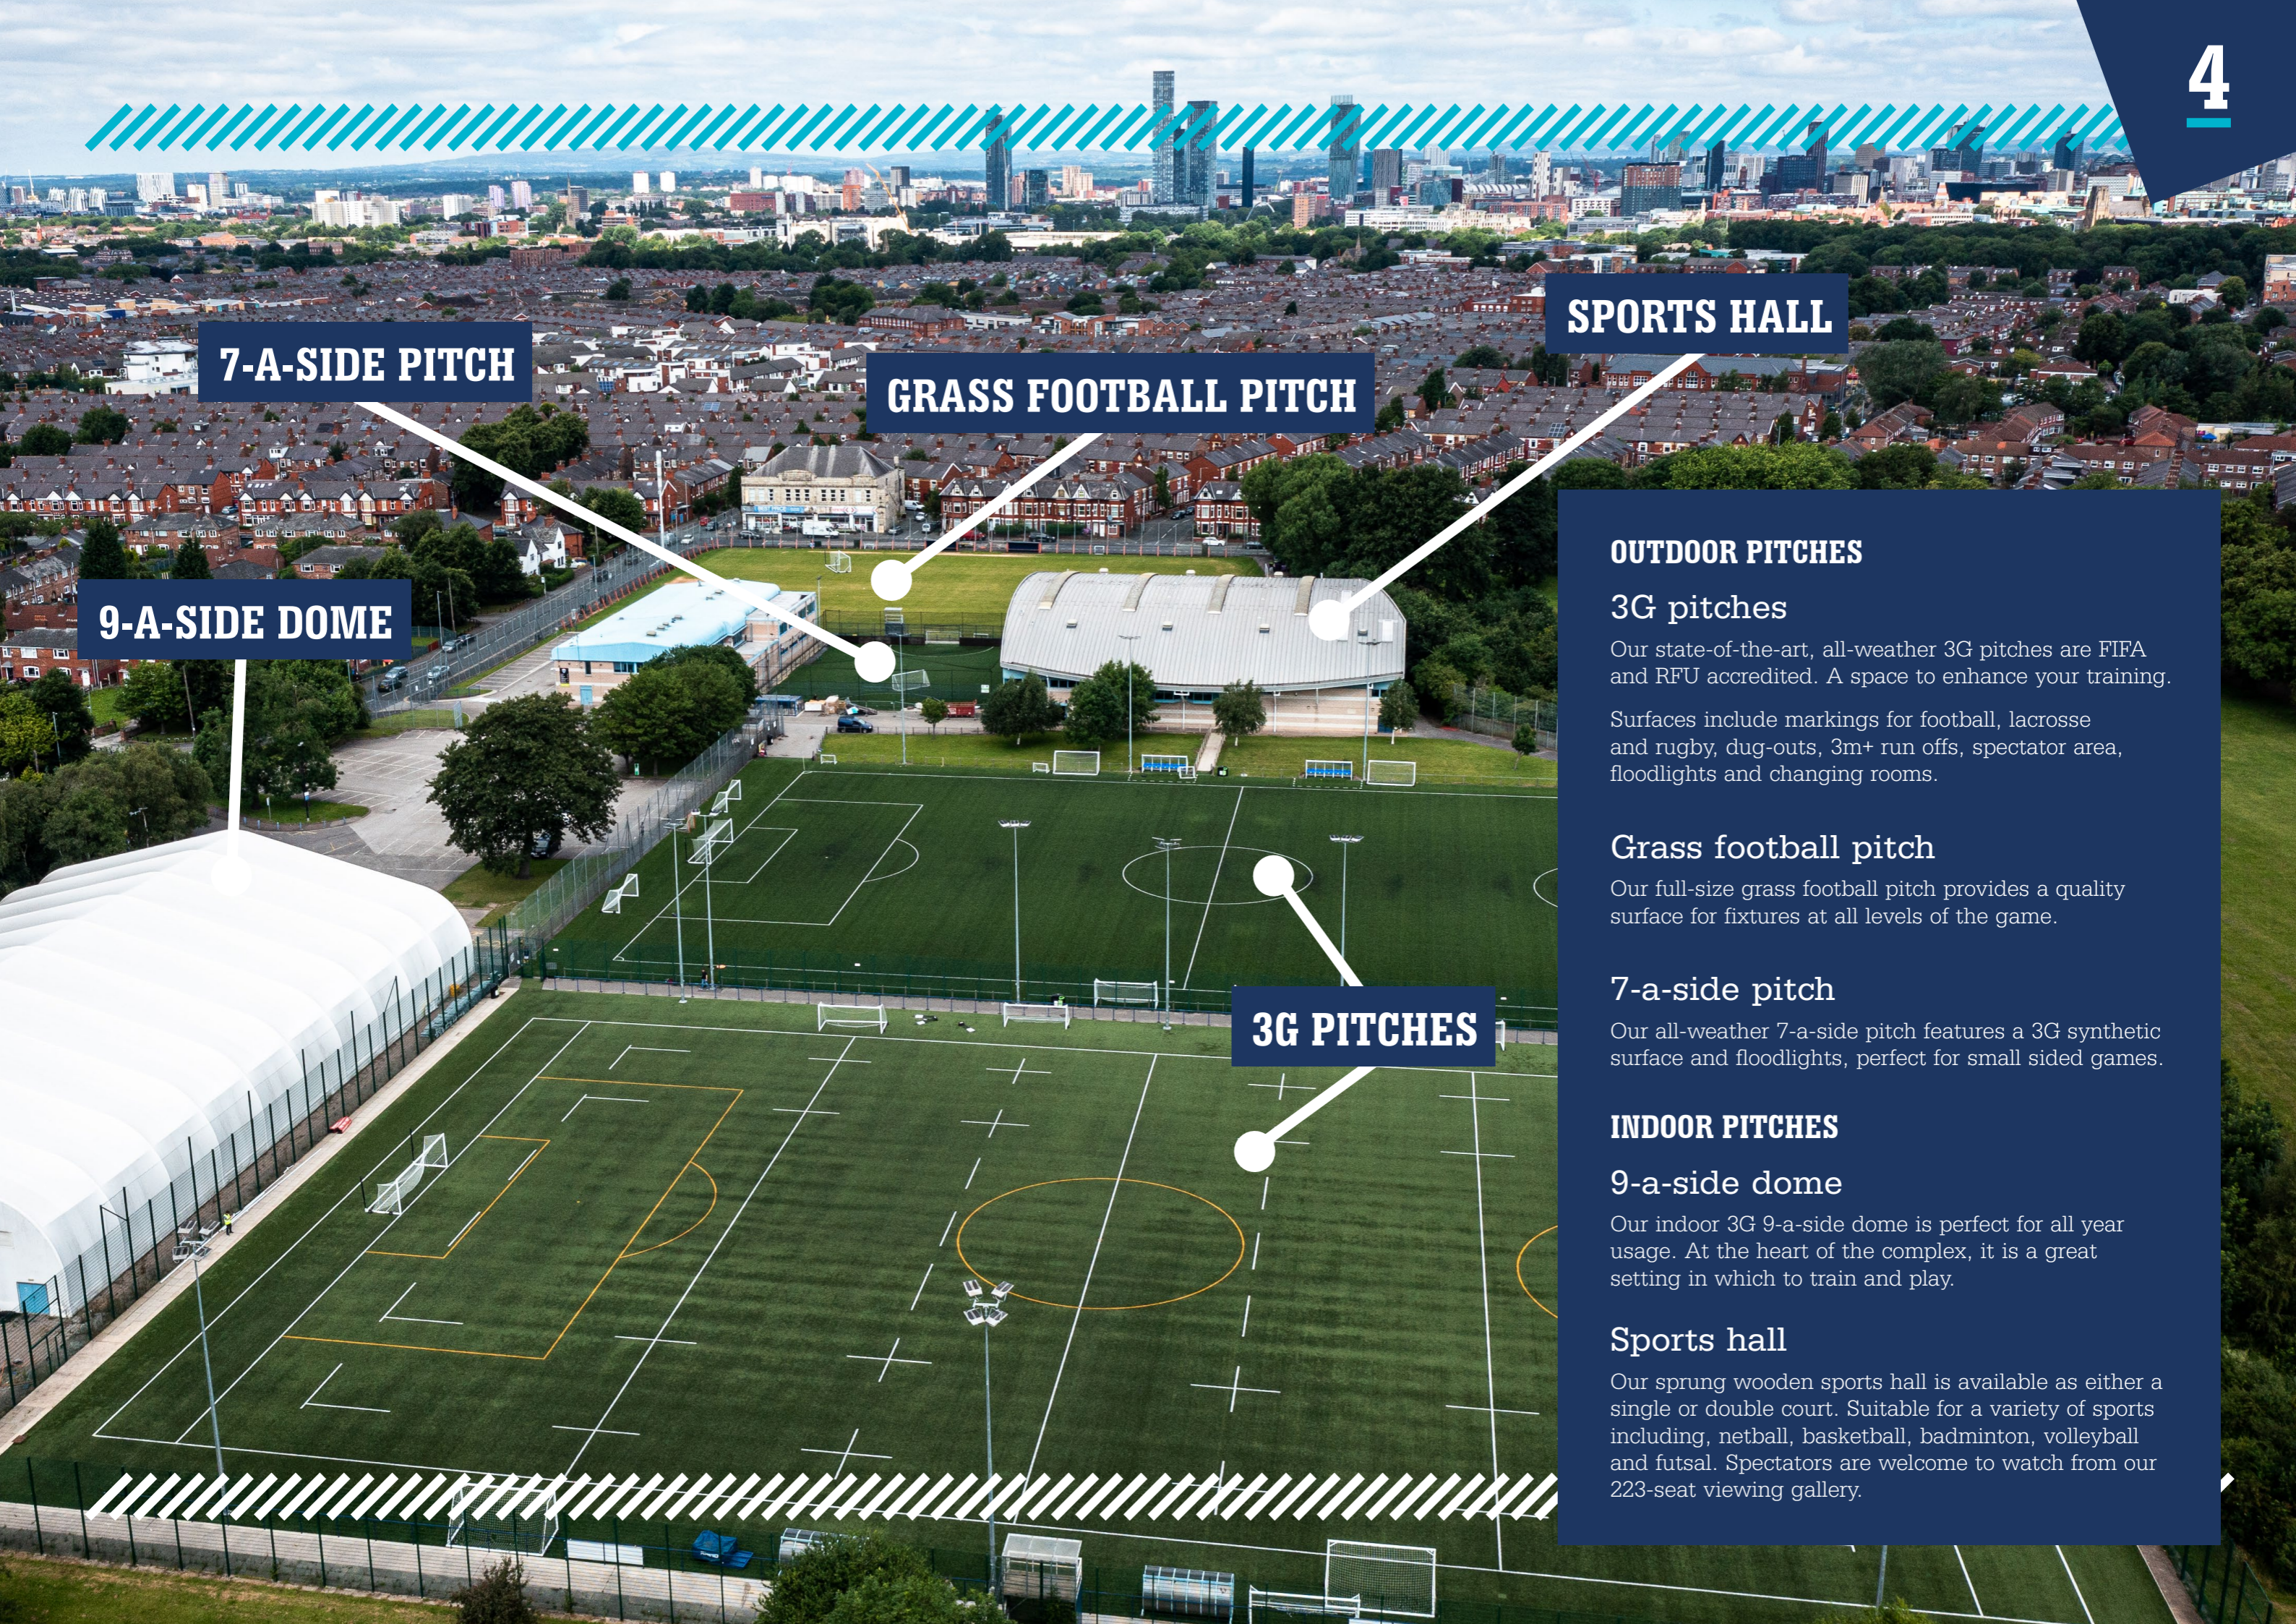

7-A-SIDE PITCH

GRASS FOOTBALL PITCH

SPORTS HALL

9-A-SIDE DOME

OUTDOOR PITCHES

3G pitches

Our state-of-the-art, all-weather 3G pitches are FIFA and RFU accredited. A space to enhance your training.

Surfaces include markings for football, lacrosse and rugby, dug-outs, 3m+ run offs, spectator area, floodlights and changing rooms.

Grass football pitch

Our full-size grass football pitch provides a quality surface for fixtures at all levels of the game.

7-a-side pitch

Our all-weather 7-a-side pitch features a 3G synthetic surface and floodlights, perfect for small sided games.

INDOOR PITCHES

9-a-side dome

Our indoor 3G 9-a-side dome is perfect for all year usage. At the heart of the complex, it is a great setting in which to train and play.

Sports hall

Our sprung wooden sports hall is available as either a single or double court. Suitable for a variety of sports including, netball, basketball, badminton, volleyball and futsal. Spectators are welcome to watch from our 223-seat viewing gallery.

3G PITCHES