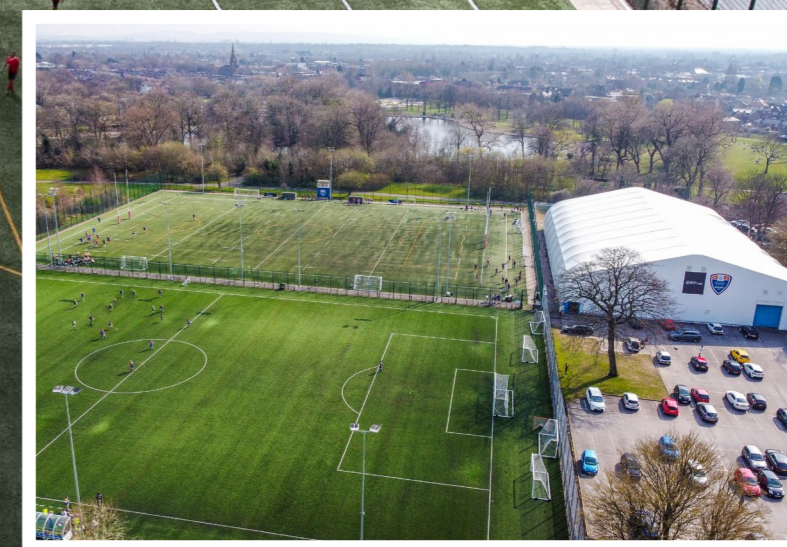

3G2 PITCH

3G2

Full size 3G surface 92x64m
(plus 5m try zones)

Suitable for rugby and
football

RFU and FIFA Accredited

Floodlit

Dugouts

Changing facilities

Filming gantry

GRASS PITCH

93 x 71m playing area
Inbuilt irrigation system
Changing rooms
Dugouts
Observation gantry

7-A-SIDE PITCH

3G surface 33x36m
Floodlit
Changing Facilities

**OUR ALL-WEATHER
7-A-SIDE PITCH
FEATURES A 3G
SYNTHETIC SURFACE
AND FLOODLIGHTS,
PERFECT FOR SMALL
SIDED GAMES**